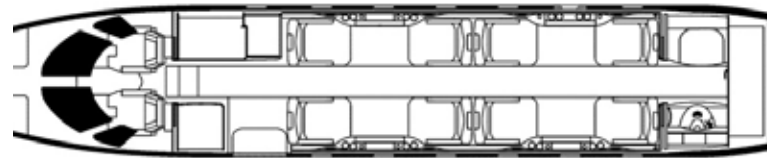

DEAL DIRECT.

Pre-owned from the manufacturer you know and trust.

750-0116

2000 CITATION X

Total Time: 15236 Hours / 9429 Landings
Left Engine: 15560 Hours / 9710 Cycles
Right Engine: 12220 Hours / 7409 Cycles
APU: 14328 Hours
Engine Program: RR Corporate Care and Honeywell MSP for APU

STANDARD EQUIPMENT:

- Primus 2000 Dual Digital Autopilot/Flight Director EICAS System
  Five Tube (8" X 7") Display System with dual ADCs
- Integrated Primus II Radios with Comms, dual Navs, ADF, dual DME, and dual Mode S Transponders
- Dual Honeywell FMS
- Dual KHF 950 with SELCAL
- Primus Color Weather Radar
- Cockpit Voice Recorder
- RVSM Capable

OPTIONS INSTALLED:

- ADF 2: Honeywell RNZ-850
- HF 2: Bendix/King KHF-950 (w/Primus II)
- SELCAL
- Honeywell EGPWS
- Honeywell TCAS 2000
- ELT (3 Frequency)
- 76 cubic foot oxygen bottle
- ATG 5000

CABIN: Main cabin seating for eight passengers arranged in a double-club configuration. There is a non-belted,externally serviceable toilet in the lavatory.

- Left-hand forward closet
- Right-hand forward galley
- 110 VAC outlets
- Airshow System
- Executive tables
- Vanity cabinet with sink
- Aft storage closet

INTERIOR:

Overall beige. Cabinetry is walnut burl wood veneer with polished plated gold hardware

EXTERIOR:

Overall Matterhorn white with slate gray, charcoal gray and raspberry stripes