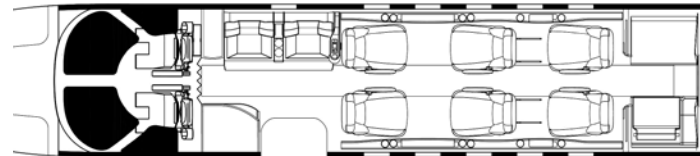

Registration number: N339KC

Total Time: 2034.9 Hours / 1774 Landings

Left Engine: 2034.9 Hours / 1774 Cycles

Right Engine: 2034.9 Hours / 1774 Cycles

Engine Program: TapAdvantage Elite

STANDARD EQUIPMENT:

- Pro Line 21 Integrated Avionics Suite
- Pro Line 21 CNS Radios with dual COM, dual NAV, dual digital audio control panels, single DME and single TDR-94D Mode S diversity transponder with Enhanced Surveillance. The second Mode S diversity transponder function is integrated in the TSS-4100 with ADS-B compliance.
- FMS-3000 with WAAS enabled GPS
- Collins Multi-Scan RTA-4112 Weather Radar
- FA2100 Cockpit Voice Recorder
- Collins TSS-4100 (TCAS II) with 7.1 upgrade
- Mark VIII Class A TAWS
- Artex C406-N 3-frequency ELT
- Pulselight System
- Electronic Charts (requires subscription)
- RVSM Capable

OPTIONS INSTALLED:

- HF 9000 with Selcal
- Second FMS/GPS/DME
- Single ADF
- Datalink

CABIN:

- Cabin seating for 8 passengers (six cabin chairs, right-hand forward side-facing couch)
- Left-hand belted flushing toilet
- Left-hand forward refreshment center and right-hand forward cabinet
- Venue Cabin Management system and Venue Moving Map Display
- Aircell Axxess II Phone System
- 10.6" Monitor in RH Forward Cabinet
- Executive & slimline tables
- 115 VAC outlets
- Single XM Radio Receiver

INTERIOR:

Overall beige with Qtr. Figured Australian Walnut Wood Veneer and Brushed Aluminum hardware finish.

EXTERIOR:

Overall Snow White with Tan Pearl, Strawberry Pearl and Dark Coffee Pearl Stripes.