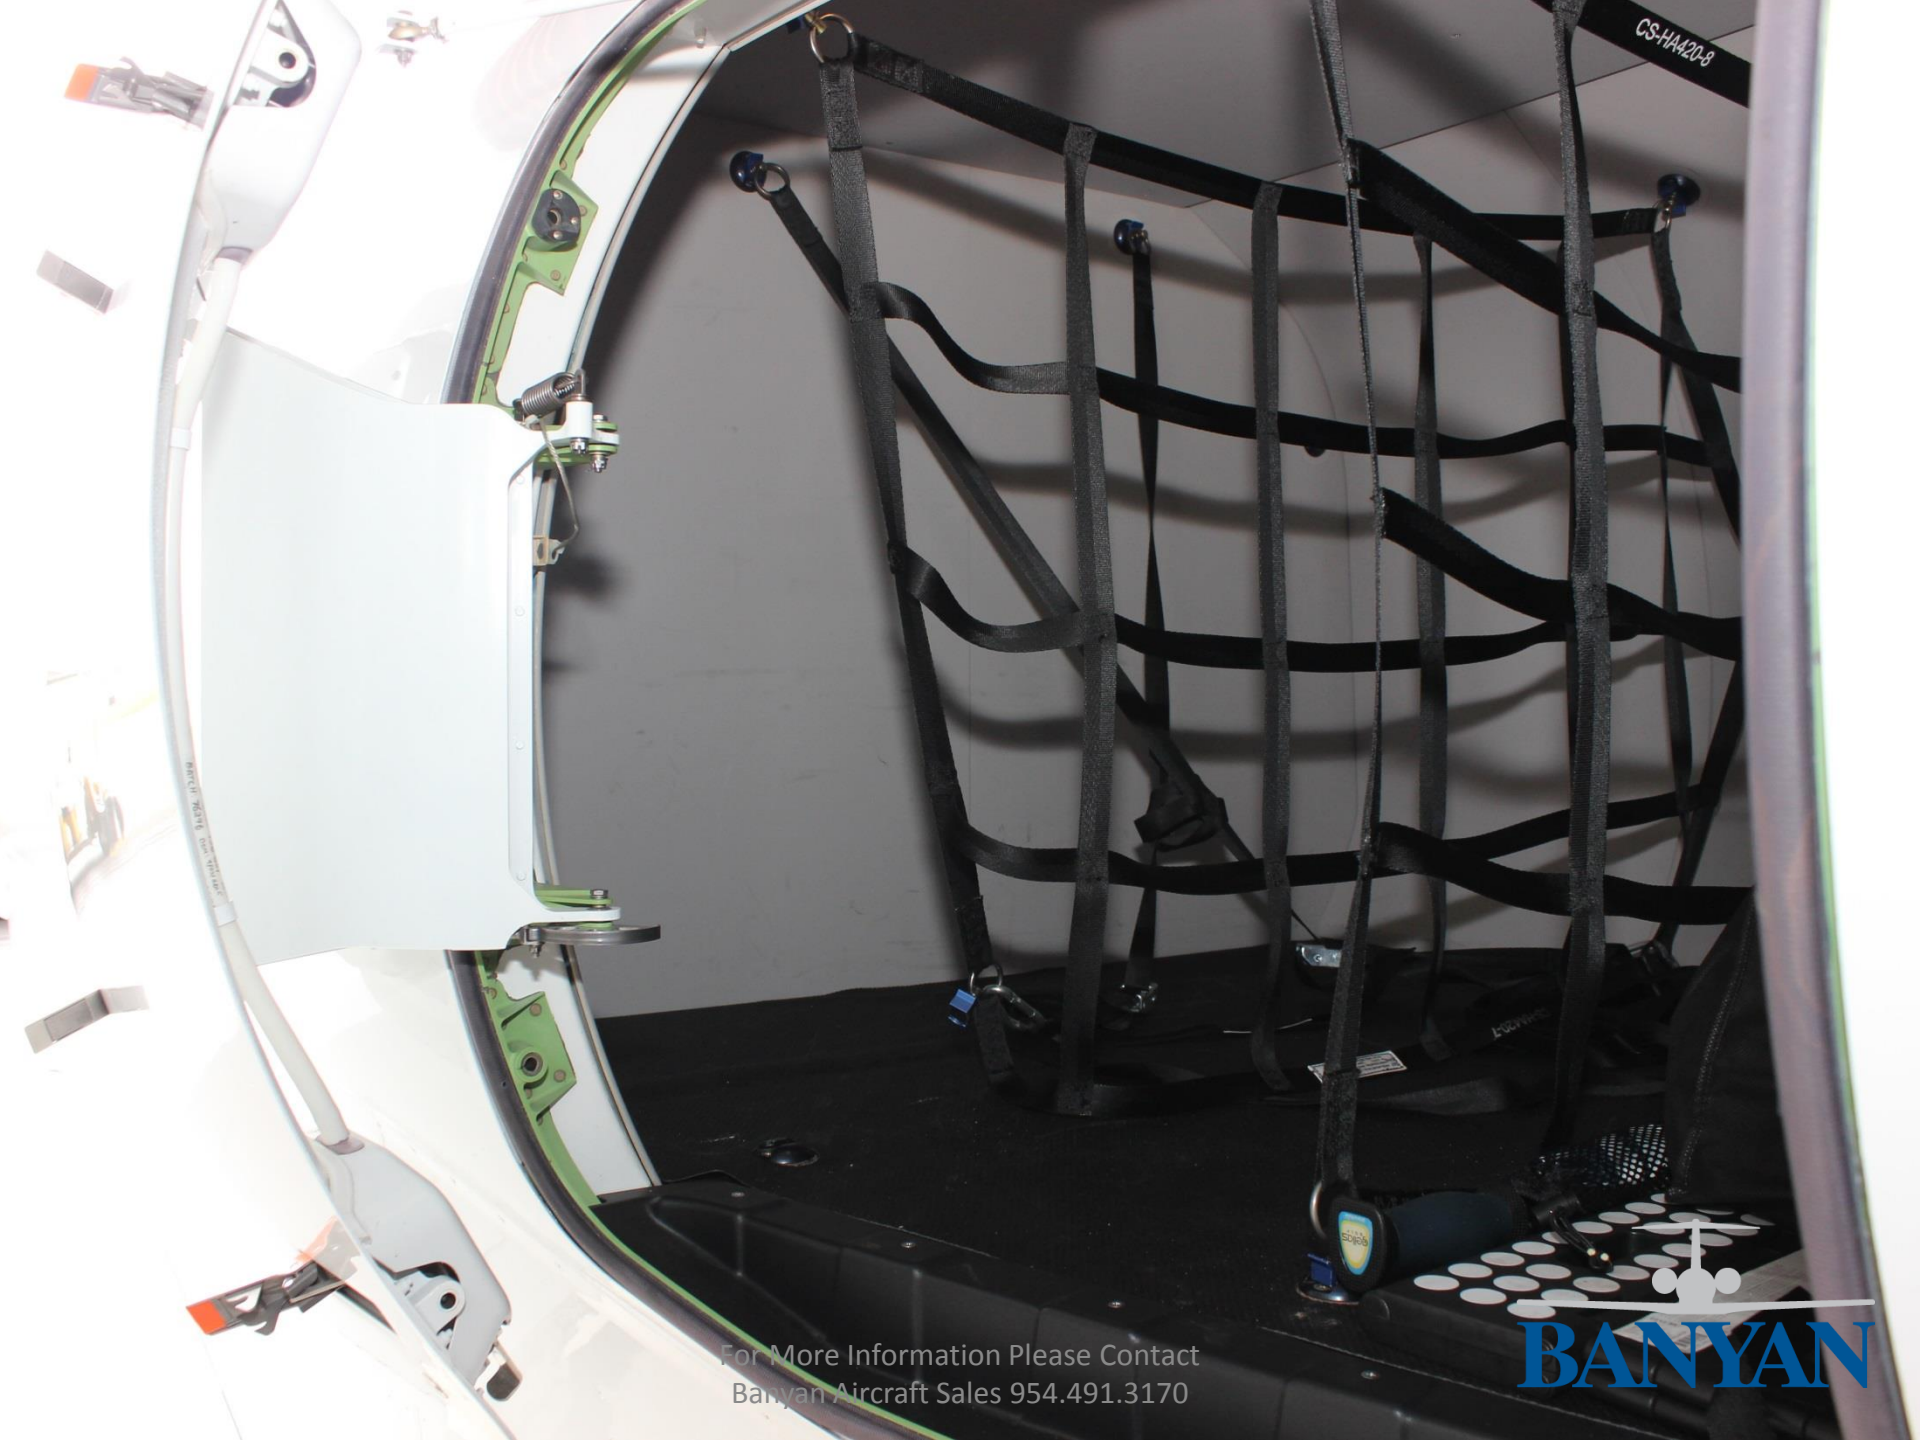

CS-HA420-8

INSTALL AND REMOVE CAREFULLY

For More Information Please Contact
Banyan Aircraft Sales 954.491.3170