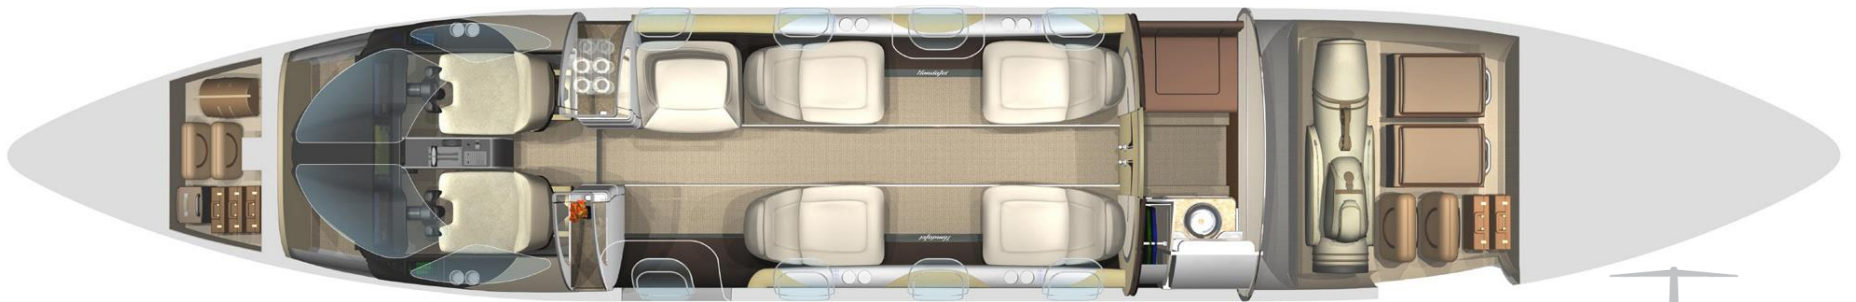

For More Information Please Contact
Banyan Aircraft Sales 954.491.3170