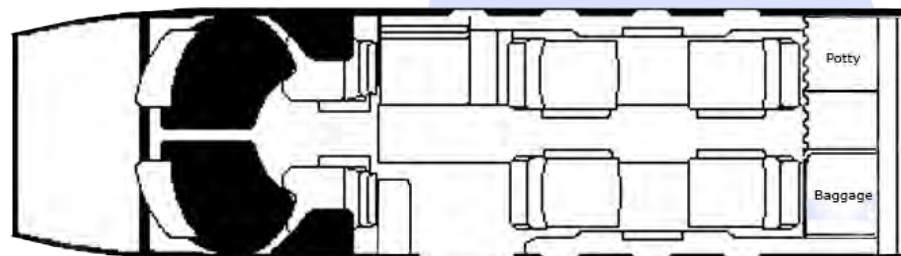

Additional Amenities: Dual Executive Writing Tables in Club Area, Forward Left-Hand Deluxe Refreshment Center (with Coffee Pot), Pilot Chart Cases, Left-Hand Aft Baggage Storage (across from Potty Seat).